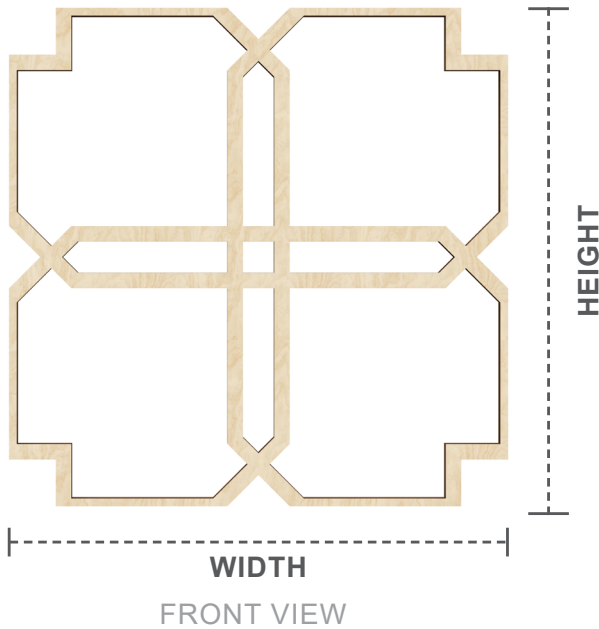

STAIN GRADE WOOD FRETWORK

STYLE

ENGLEWOOD

23 3/8" x 23 3/8"
LARGE

15 3/8" x 15 3/8"
MEDIUM

11 3/8" x 11 3/8"
SMALL

7 3/8" x 7 3/8"
EXTRA SMALL

Wood Species

ALDER

BIRCH

CHERRY

HICKORY

RED OAK

WALNUT

MDF
(paintable)

PANEL CONSTRUCTION: Wood grain veneer over substrate. 3/8" or 1/4" thickness.